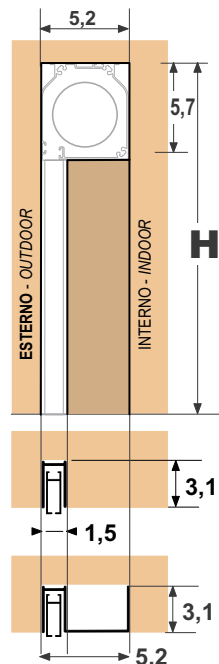

STANDARD

A richiesta - On request