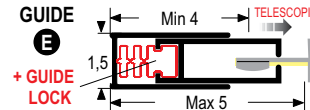

STANDARD

A richiesta - On request