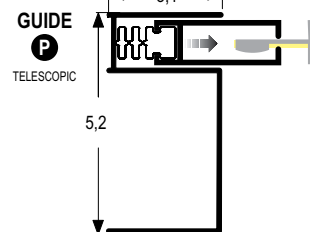

TESSUTO: Codice 10880 - Grigio
Tessuto in fibra di vetro ricoperta da PVC autoestinguente, perfettamente lavabile.

FABRIC: Code 10880 - Grey
PVC coated fiberglass self extinguishing, washable.

MODULO ORDINE: Ordini veloci e completi con l'apposito modulo che trovi in fondo al capitolo o sul sito web.

ORDER FORM: Use the order form at the end of chapter or on the web site.

Suncover si riserva la facoltà di modificare/adequare le informazioni tecniche e le caratteristiche dei prodotti, anche senza preavviso alcuno.

Suncover reserves the right to change specifications and characteristics of the products without any notice.