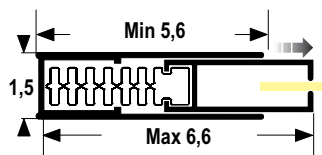

ZA.4236.AS1

PREZZI = GUIDA P
Prices = Guide P

TENDA CON GUIDE M
BLIND WITH GUIDES M

ZA.4231.MLL

QUADRA ZANZARIERA CON COMANDO A MOLLA APERTURA CENTRALE (GUIDA P STANDARD)
Quadra with spring operation system - central opening (standard side guide P)

PREZZO => vedi tabelle a fianco.
Price => see price chart next page.