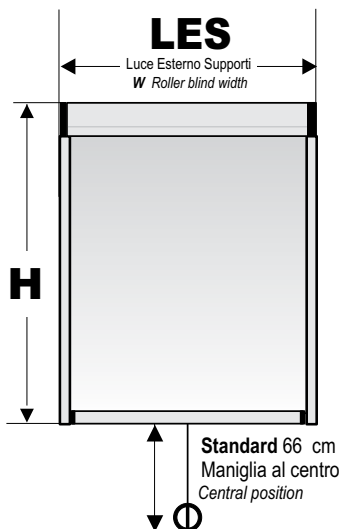

GUIDA + SPAZZOLINI
GUIDE + BRUSHES

TESSUTO:
Codice 10880 - Grigio
Tessuto in fibra di vetro ricoperta da PVC autoestinguente, perfettamente lavabile.

FABRIC: Code 10880 - Grey
PVC coated fiberglass self extinguishing, washable.

MODULO ORDINE:
Ordini veloci e completi con l'apposito modulo che trovi in fondo al capitolo o sul sito web.

ORDER FORM:
Use the order form at the end of chapter or on the web site.

Suncover si riserva la facoltà di modificare/adequare le informazioni tecniche e le caratteristiche dei prodotti, anche senza preavviso alcuno.

Suncover reserves the right to change specifications and characteristics of the products without any notice.