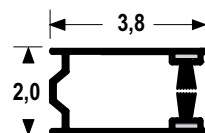

TESSUTO:
Codice 10880 - Grigio
Tessuto in fibra di vetro ricoperta da PVC autoestinguente, perfettamente lavabile.

FABRIC: Code 10880 - Grey
PVC coated fiberglass self extinguishing, washable.

MODULO ORDINE:
Ordini veloci e completi con l'apposito modulo che trovi in fondo al capitolo o sul sito web.

ORDER FORM:
Use the order form at the end of chapter or on the web site.

Suncover si riserva la facoltà di modificare/adequare le informazioni tecniche e le caratteristiche dei prodotti, anche senza preavviso alcuno.

Suncover reserves the right to change specifications and characteristics of the products without any notice.