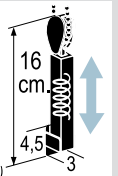

OPTIONALS

TENSORE CATENA Con molla interna

70200.210 Nero Black	---
70200.201 Bianco White	---
+ 13,0 €	Cad. Each

CHAIN TENSOR (internal spring)

RICAMO AD ALTA PERCEZIONE

Per evitare lo sfondamento della rete o per decorare.