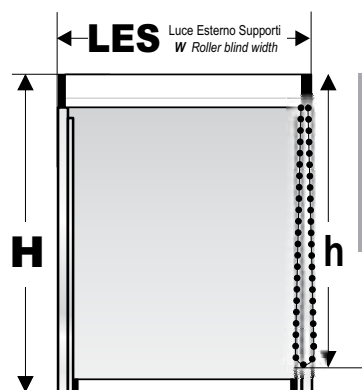

APPLICAZ. LATERALE SIDE FIXING BRACKETS

$h \cong H$
Lato standard DESTRO

In alternativa indicare sull'ordine
Misura, Colore e Lato desiderati

Op. System at the R.H. side (unless otherwise stated)

- Carico di rottura della catenella:
  di plastica 25 Kg - di metallo 9 Kg
- Chain breaking load
  Plastic chain 25 Kg - metal chain 9 Kg

TESSUTO:
Codice 10880 - Grigio
Tessuto in fibra di vetro ricoperta da
PVC autoestinguente, perfettamente
lavabile.

FABRIC: Code 10880 - Grey
PVC coated fiberglass self extin-
guishing, washable.

MODULO ORDINE:
Ordini veloci e completi con
l'apposito modulo che trovi in
fondo al capitolo o sul sito web.

ORDER FORM:
Use the order form at the end of
chapter or on the web site.

Suncover si riserva la facoltà di
modificare/adeguare le informa-
zioni tecniche e le caratteristi-
che dei prodotti, anche senza
preavviso alcuno.

Suncover reserves the right to
change specifications and
characteristics of the products
without any notice.