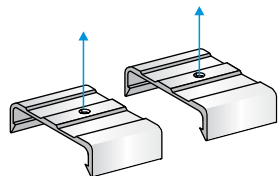

ZA.4016.CTF

APPL. IN LUCE
SIDE FIXING

DOPPIA GUIDA
TELESCOPICA
REGOLABILE IN
ALTO ED IN BASSO
(BREVETTO).

TELO CON BORDI
TERMOALDATI E
BORCHIATO.

TOP AND BOTTOM
ADJUSTABLE TELESCOPIC
SIDE GUIDES - PATENTED -
HEAT-SEALED FABRIC
EDGES, COMPLETE WITH
METAL STUDS.

ALUMINIUM

Aumento prezzo / Price increase

001 Anodizz. Argento Natural Anodized STANDARD	---
002 Anodizz. Bronzo Bronze Anodized	---
005 Bronzo Rossiccio Red Bronze Anodized	+8%
006 Elettrocol. T. di Moro Dark Brown Anodized	+8%
201 - RAL 9010 Bianco Lucido Gloss white coated	+4%
200 - RAL 1013 Panna Lucido Gloss cream coated	+4%
203 - RAL 8017 Marrone Gloss brown coated	+8%
211 - RAL 6005 Verde Gloss green coated	+8%
215-220 Effetto LEGNO Wood finishing	+50%
999 - RAL a scelta: Chiedere sempre tempi di consegna! Other colours Ask delivery time!	+28% +100 € Nette, fisse. NET

PLASTIC

All. BIANCO e PANNA White/Cream aluminium	BIANCHI White
Tutti altri colori allum. All other aluminium colours	NERI Black
All. RAL: definire colore nell'ordine. Ral Alum.: specify plastic colour	

A RICHIESTA:
CATENELLA IN METALLO
On request - Metal Chain

OPTIONALS

TENSORE CATENA Con molla interna

70200.210 Nero Black	
70200.201 Bianco White	
+ 13,0 €	Cad. Each

CHAIN TENSOR (internal spring)

MONTANTE

Per affiancare
piu tende

20056 + 20057	
+ 26,5 €	m/l

UPRIGHT For joined blinds

STAFFE - BRACKETS

70166	
+ 11,0 €	2 PZ 2 PCS

SPRAY MANGIA-SMOG

Depura l'aria dallo smog grazie
all'azione del biossido di Titanio.
1 Bomboletta è idonea per 2-3 mq di tessuto.
(Per grandi quantità contatta i nostri uffici)

INFO PAGE 8 www.suncover.com

70834	+ 180,0 €

6 SPRAY
con display

ALTERNATIVES

ZA.4015.CTF

SUPPORTI A SOFFITTO

Consigliati per tende a catenella di
grandi dimensioni
VEDI TABELLE PAGINA SEGUENTE