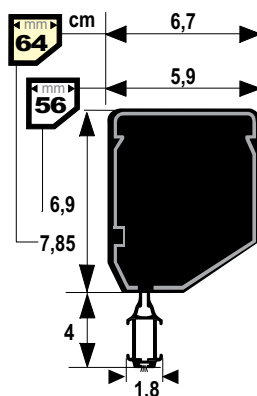

ZA.4015.CTF

SUPPORTI A SOFFITTO

Consigliati per tende a catenella di
grandi dimensioni
VEDI TABELLE PAGINA SEGUENTE

TOP FIXING BRACKETS
Suitable for big dimensions
SEE CHARTS NEXT PAGE