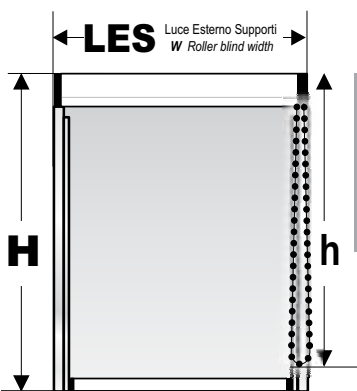

SO.4017.CTF

a coppia
each pair + 38,8 € m/l

TENDA CON GUIDE
Per installazioni Frontali.

BLIND WITH GUIDES M
Suitable for face applications.

$h \cong H$

Lato standard DESTRO

In alternativa indicare sull'ordine
Misura, Colore e Lato desiderati

Op. System at the R.H. side (unless otherwise stated)

Carico di rottura della catenella:
di plastica 25 Kg - di metallo 9 Kg
Chain breaking load
Plastic chain 25 Kg - metal chain 9 Kg

Cass 80 e 105: con colori LEGNO
chiedere tempi di consegna.

Wooden colours for Cassettes 80-105:
please, ask delivery time.