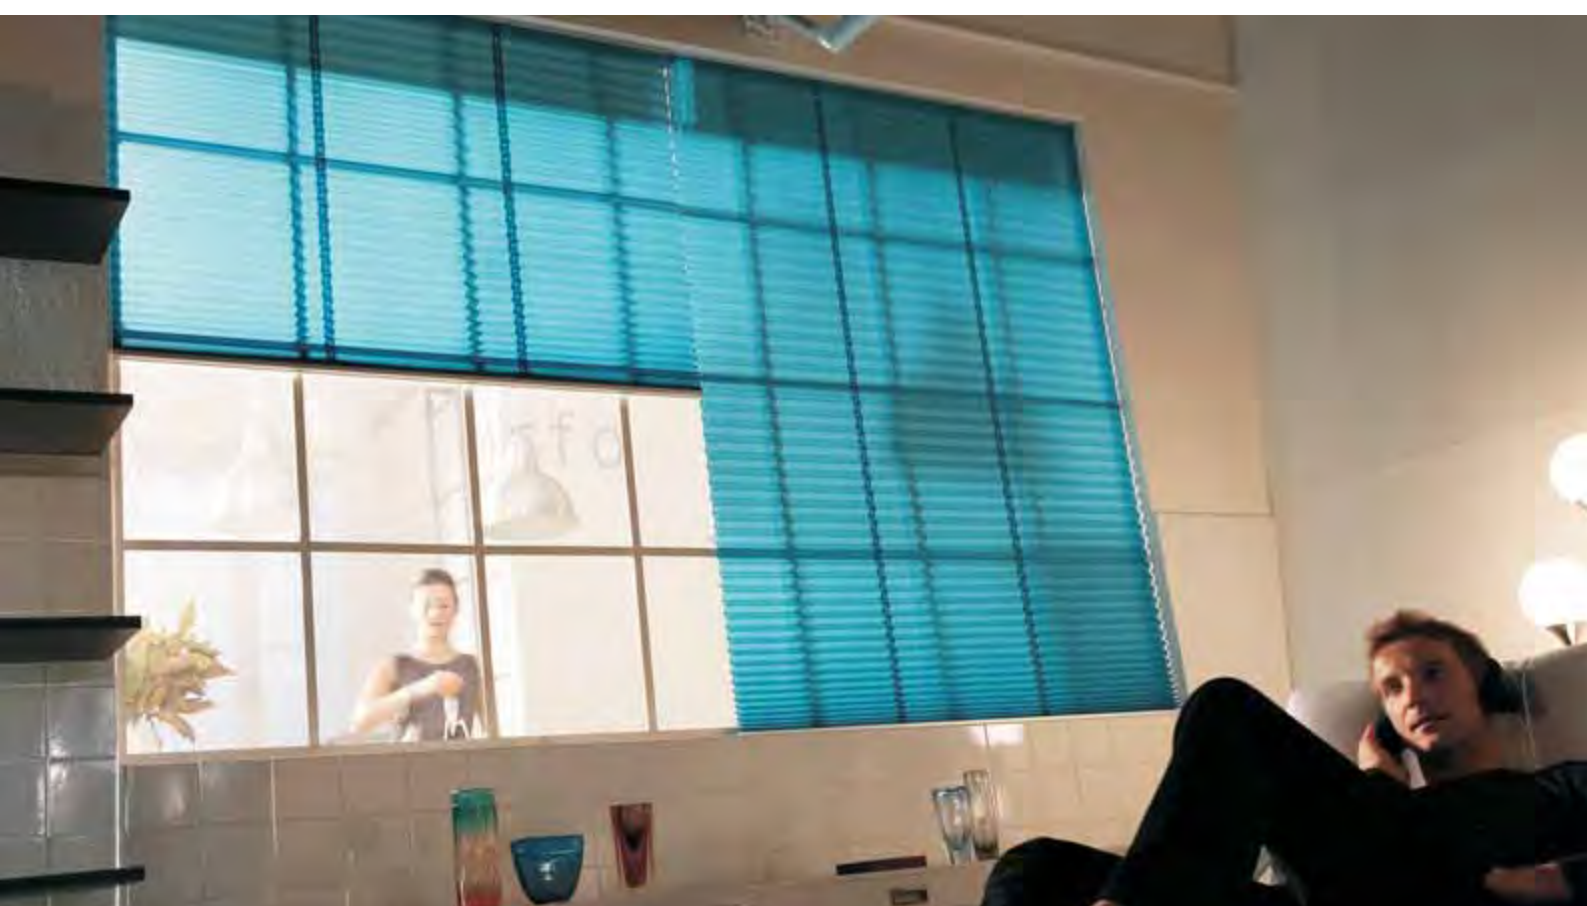

Ideali per modulare la luce secondo le ore della giornata, le veneziane in alluminio firmate Suncover sono tende pratiche, resistenti e facilmente lavabili. Disponibili con lamelle da 25 e 16 mm, in una vasta scelta di colori, lavorate con pre-trattamento di profilatura a freddo che garantisce una perfetta adesione dello strato di verniciatura e ne determina un'affidabile resistenza in qualunque condizione di umidità. Sono disponibili anche colori martellati, metallizzati e lamelle microforate. Sono disponibili con comandi manuali e motorizzati..

Perfect for controlling the light at different times of the day, Suncover Venetian blinds are practical, resistant and easy-to-wash blinds. Available with 25 and 16 mm slats in a wide range of colours, made from pre-treated binding which guarantees that the paint layer is perfectly adhesive and can reliably resist humidity. They are available in hammered and metal colours as well as with micro-perforated slats.

aluminium venetian blinds

veneziane
alluminio