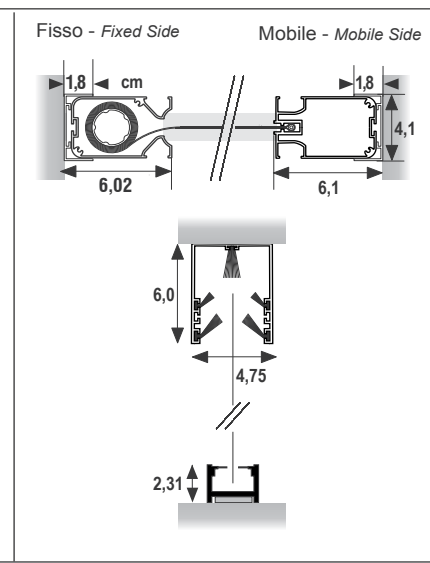

REVERSA 2.0

ZANZARIERA PORTAFINESTRA A SCORRIMENTO LATERALE

INSECTSCREEN FOR FRENCH WINDOW

Suncover S.p.A. Via 2 Agosto 1980, n°13/15 - 40016 S. Giorgio di Piano, BO, Italy
Tel. 051 6650069 - Fax 051 6650271 - www.suncover.com - sun@suncover.com
Cod. documento 70837 # 06-11 Copyright Suncover S.p.A.
VIETATA LA RIPRODUZIONE ANCHE PARZIALE (SECONDO LE LEGGI VIGENTI SUL DIRITTO D'AUTORE)

Reg. N. 191
UNI EN ISO
9001:2000

Dichiarazione di conformità su **SUNCOVER** CE
www.suncover.com MADE IN ITALY - WWW.SUNCOVER.COM EN 13561